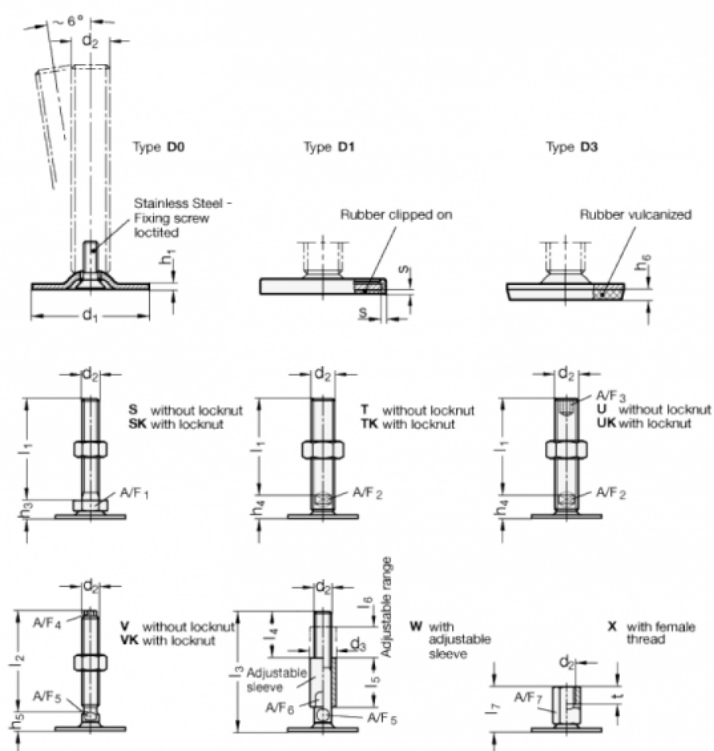

Article number: 204140M1080D1SK
 Description: E+G levelling foot
 GN 41-40-M10-80-D1-SK
 Note: SK With nut, External hexagon at the bottom

Measures

- A/F1 = 17
- d1 = 40
- d2 = M10
- h1 = 2
- h3 = 11
- h6 =
- l1 = 80
- s = 1.5